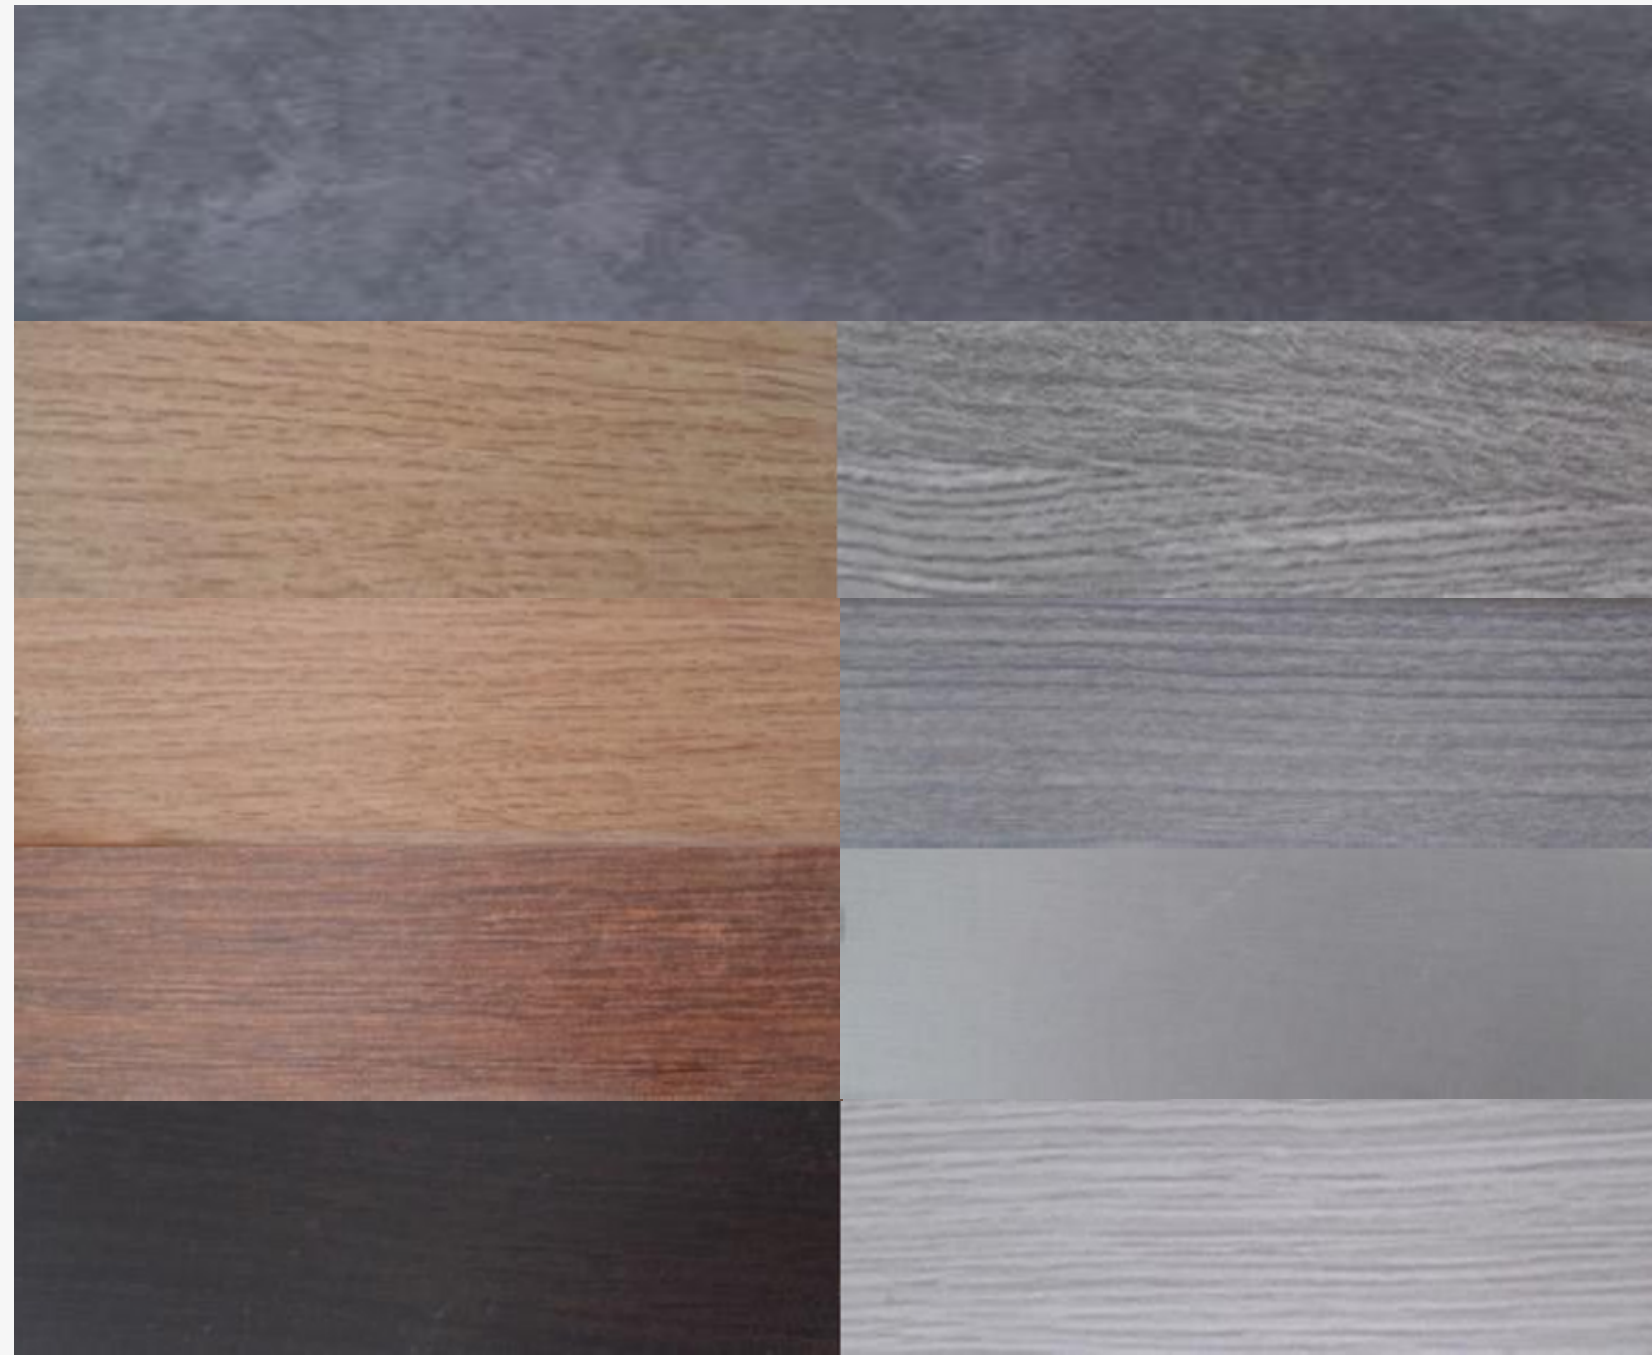

F.-Zoclo

SNAZ

ERPZ

CPCZ

FRCZ

ASKZ

CBAZ

STMZ

PLTZ

HAFZ

LVT

Especialistas en acabados